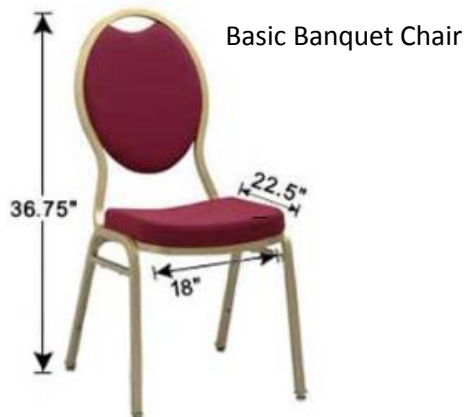

LinensByTheSea.com | 800-588-8235 | a division of U.S. Tent Rental

Linen Size Chart

Round and Square Tables

Table Size	Seating	Linen Size	Linen Length	Skirting
30" Round	2-4 guests	96" Round	Puddles 3 inches	8 Feet
30" Round High Top	2-4 guests	120" Round	Puddles 3 inches if not tied	
36" Round	2-4 guests	96" Round	Touches the floor	10 Feet
36" Round High Top	2-4 guests	120" Round 132" Round	Touches the floor Puddles 3 inches if not tied	
48" Round	4-6 guests	108" Round	Touches the floor	13 Feet
48" ½ Round	2 guests	108" Round	Touches the floor	11 Feet
48" Square	4 guests	120" Round	Touches the floor, corners longer	16 Feet
60" Round	8-10 guests	120" Round 90" Square	Touches the floor Points drop 15 inches	16 Feet
60" ½ Round	2 guests	120" Round	Touches the floor	13 Feet
60" Square	8 guests	132" Round	Touches the floor, corners longer	20 Feet
72" Round	10-12 guests	132" Round 90" Square	Touches the floor Points drop 9 inches	19 Feet

LinensByTheSea.com | 800-588-8235 | a division of U.S. Tent Rental

Linen Size Chart

Banquet Tables

Table Size	Seating	Linen Size	Linen Length	Skirting Required
6' Banquet	6-8 guests	90x132 Banquet	Touches the floor	17 Feet
8' Banquet	8-10 guests	90x156 Banquet	Touches the floor	21 Feet
8' X 4' Feasting	8-10 guests	108x156 Banquet	Touches the floor	24 Feet
5' Serpentine				13 Feet 5' inside curve 8' outside curve

Chair Covers and Chair Caps

Chair Cover	Size
Scuba	Fits most banquet chairs
Chair Caps	Fits chiavari chairs

Stylish Linen Rentals Shipped Nationwide

LinensByTheSea.com | 800-588-8235 | a division of U.S. Tent Rental

Linen Size Chart

Basic Chair Dimensions

*Banquet chairs vary in size. Linens by the Sea experts recommend that our clients measure their banquet chairs to ensure a chair cover fits well.

Linens[®]
BY THE SEA