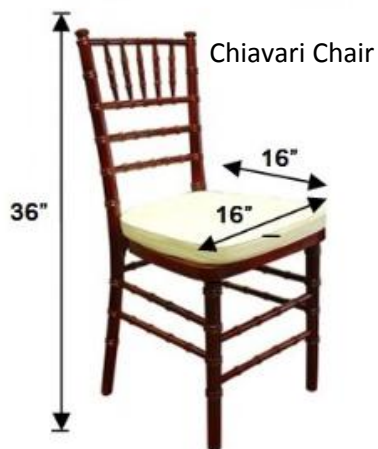

LinensByTheSea.com | 800-588-8235 | a division of U.S. Tent Rental

Linen Size Chart

Round and Square Tables

Table Size	Seating	Linen Size	Linen Length	Skirting
30" Round	2-4 guests	96" Round	Puddles 3 inches	8 Feet
30" Round High Top	2-4 guests	120" Round	Puddles 3 inches if not tied	
36" Round	2-4 guests	96" Round	Touches the floor	10 Feet
36" Round High Top	2-4 guests	120" Round 132" Round	Touches the floor Puddles 3 inches if not tied	
48" Round	4-6 guests	108" Round	Touches the floor	13 Feet
48" ½ Round	2 guests	108" Round	Touches the floor	11 Feet
48" Square	4 guests	120" Round	Touches the floor, corners longer	16 Feet
60" Round	8-10 guests	120" Round 90" Square	Touches the floor Points drop 15 inches	16 Feet
60" ½ Round	2 guests	120" Round	Touches the floor	13 Feet
60" Square	8 guests	132" Round	Touches the floor, corners longer	20 Feet
72" Round	10-12 guests	132" Round 90" Square	Touches the floor Points drop 9 inches	19 Feet

LinensByTheSea.com | 800-588-8235 | a division of U.S. Tent Rental

Linen Size Chart

Banquet Tables

Table Size	Seating	Linen Size	Linen Length	Skirting Required
6' Banquet	6-8 guests	90x132 Banquet	Touches the floor	17 Feet
8' Banquet	8-10 guests	90x156 Banquet	Touches the floor	21 Feet
8' X 4' Feasting	8-10 guests	108x156 Banquet	Touches the floor	24 Feet
5' Serpentine				13 Feet 5' inside curve 8' outside curve

Chair Covers and Chair Caps

Chair Cover	Size
Scuba	Fits most banquet chairs
Chair Caps	Fits chiavari chairs

Stylish Linen Rentals Shipped Nationwide

LinensByTheSea.com | 800-588-8235 | a division of U.S. Tent Rental

Linen Size Chart

Basic Chair Dimensions

*Banquet chairs vary in size. Linens by the Sea experts recommend that our clients measure their banquet chairs to ensure a chair cover fits well.

Linens[®]
BY THE SEA